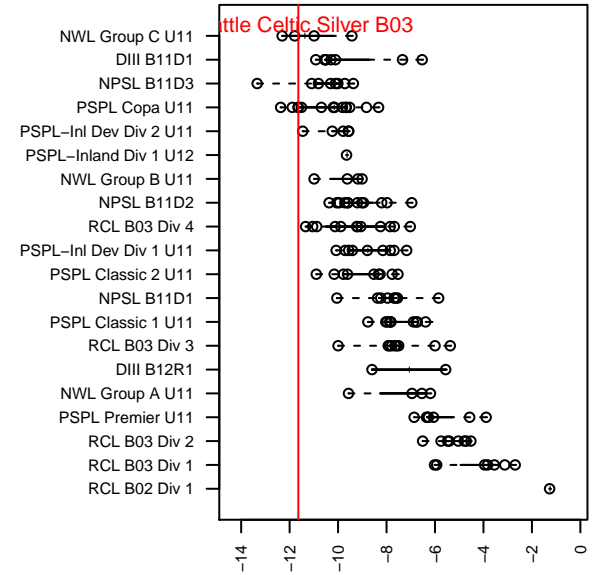

Seattle Celtic Silver B03

Seattle Celtic
Seattle, WA
B03 total strength=-55
attack=0.12 defense=0.02
fall league = PSPL Copa U11

alt names used:
Seattle Celtic B03 Silver

Venues played:
2014 PSPL Copa U11

**attack and defense variance (black dot)
relative to other teams
and top 10 in region**

**attack and defense rating
relative to others at age
and all opponents in last 13 months**

Performance relative to 13 month average